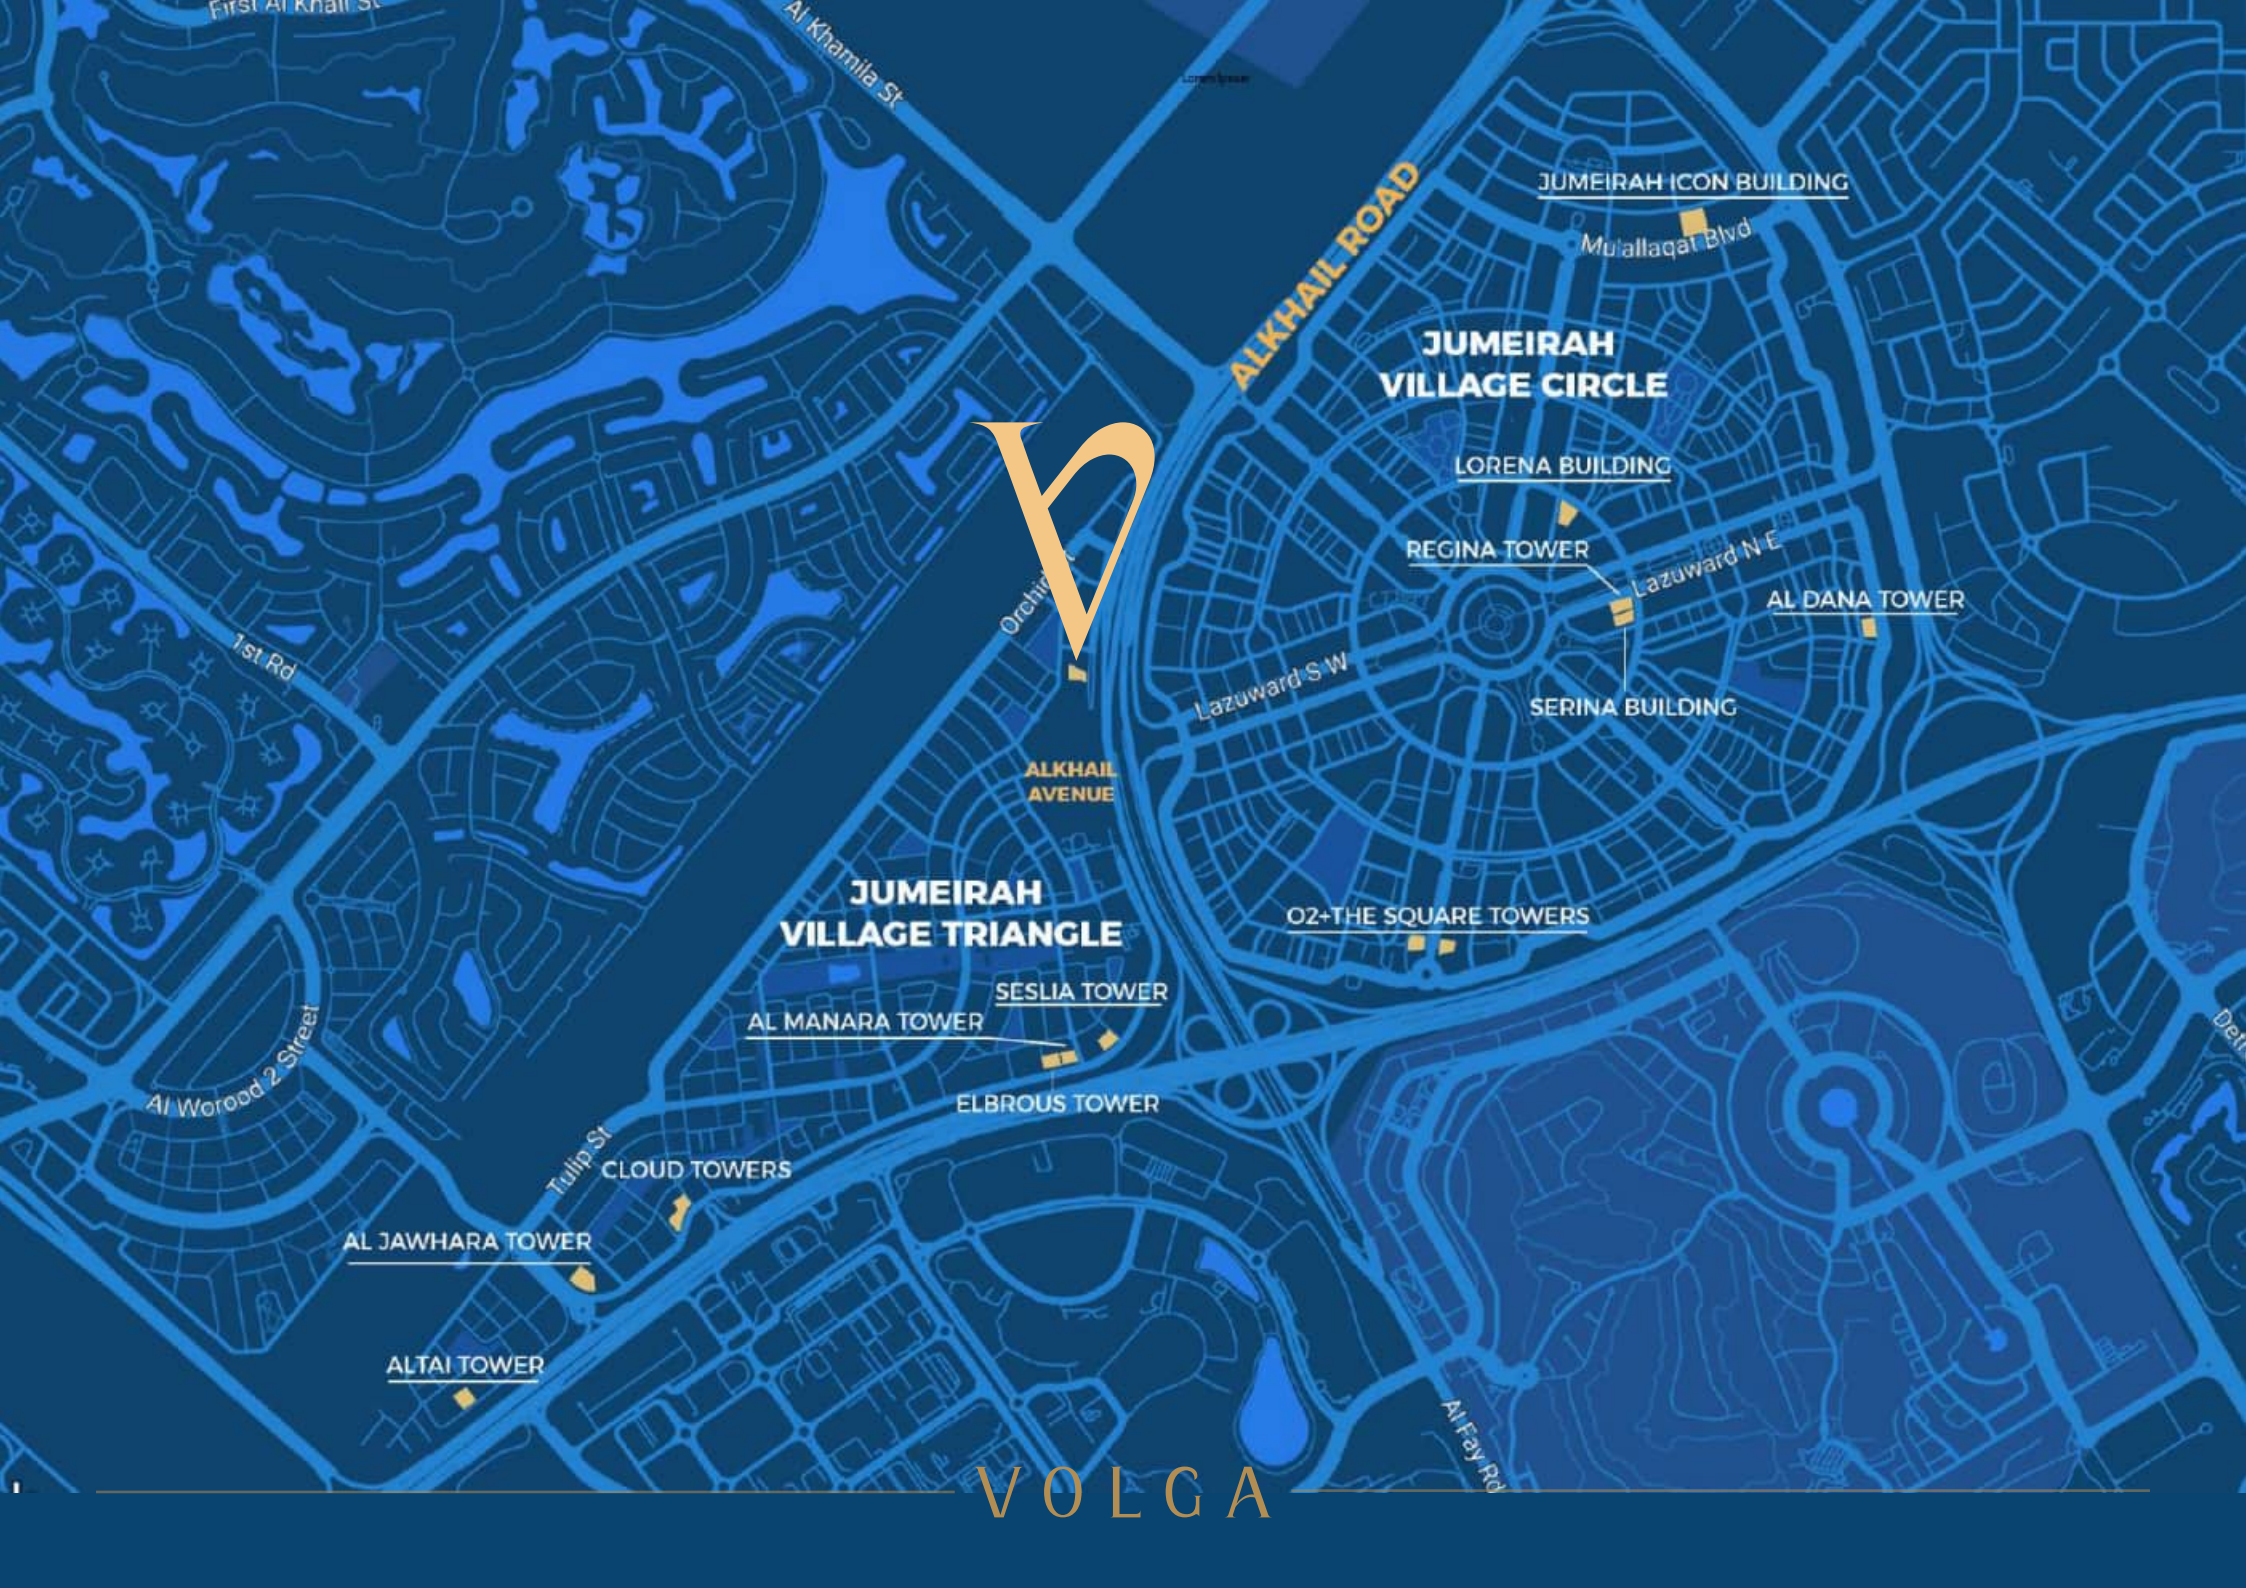

13 MIN

JBR

17 MIN

Mall of Emirates

19 MIN

Palm Jumeirah

20 MIN

Global Village

23 MIN

Dubai Mall

JVT
DUBAI

VOLGA

ALKHAIL ROAD

JUMEIRAH ICON BUILDING

Mulallaqat Blvd

JUMEIRAH VILLAGE CIRCLE

LORENA BUILDING

REGINA TOWER

Lazuward N E

AL DANA TOWER

SERINA BUILDING

Lazuward S W

ALKHAIL AVENUE

JUMEIRAH VILLAGE TRIANGLE

O2+THE SQUARE TOWERS

SESLIA TOWER

AL MANARA TOWER

ELBROUS TOWER

CLOUD TOWERS

AL JAWHARA TOWER

ALTAI TOWER

VOLGA